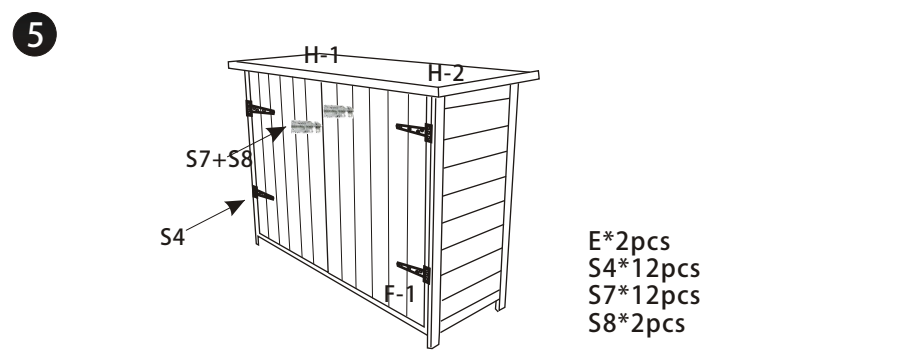

845-279

C000000

ASSEMBLY INSTRUCTION

- S1  40 X 14pcs
1.57
- S2  30 X 6pcs
1.18
- S3  25 X 2pcs
0.98
- S4  20 X 12pcs
0.79
- S5  18 X 12pcs
0.71
- S6  12 X 8pcs
0.41
- S7  10 X 12pcs
0.39
- S8  2pcs

US

001-877-644-9366
customerservice@aosom.com