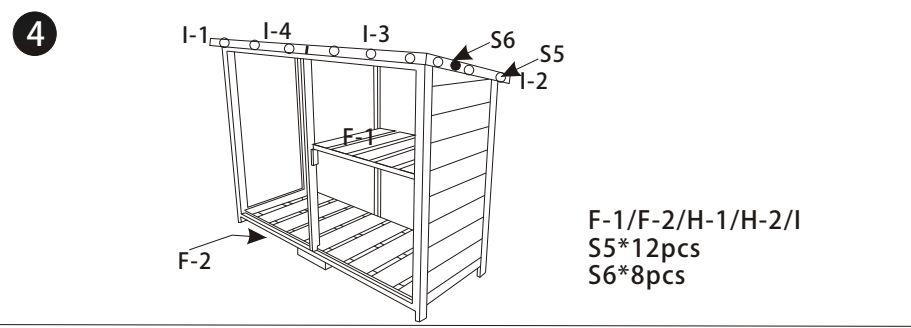

845-279

C000000

ASSEMBLY INSTRUCTION

- S1  40 X 14pcs
1.57
- S2  30 X 6pcs
1.18
- S3  25 X 2pcs
0.98
- S4  20 X 12pcs
0.79
- S5  18 X 12pcs
0.71
- S6  12 X 8pcs
0.41
- S7  10 X 12pcs
0.39
- S8  2pcs

US

001-877-644-9366
customerservice@aosom.com